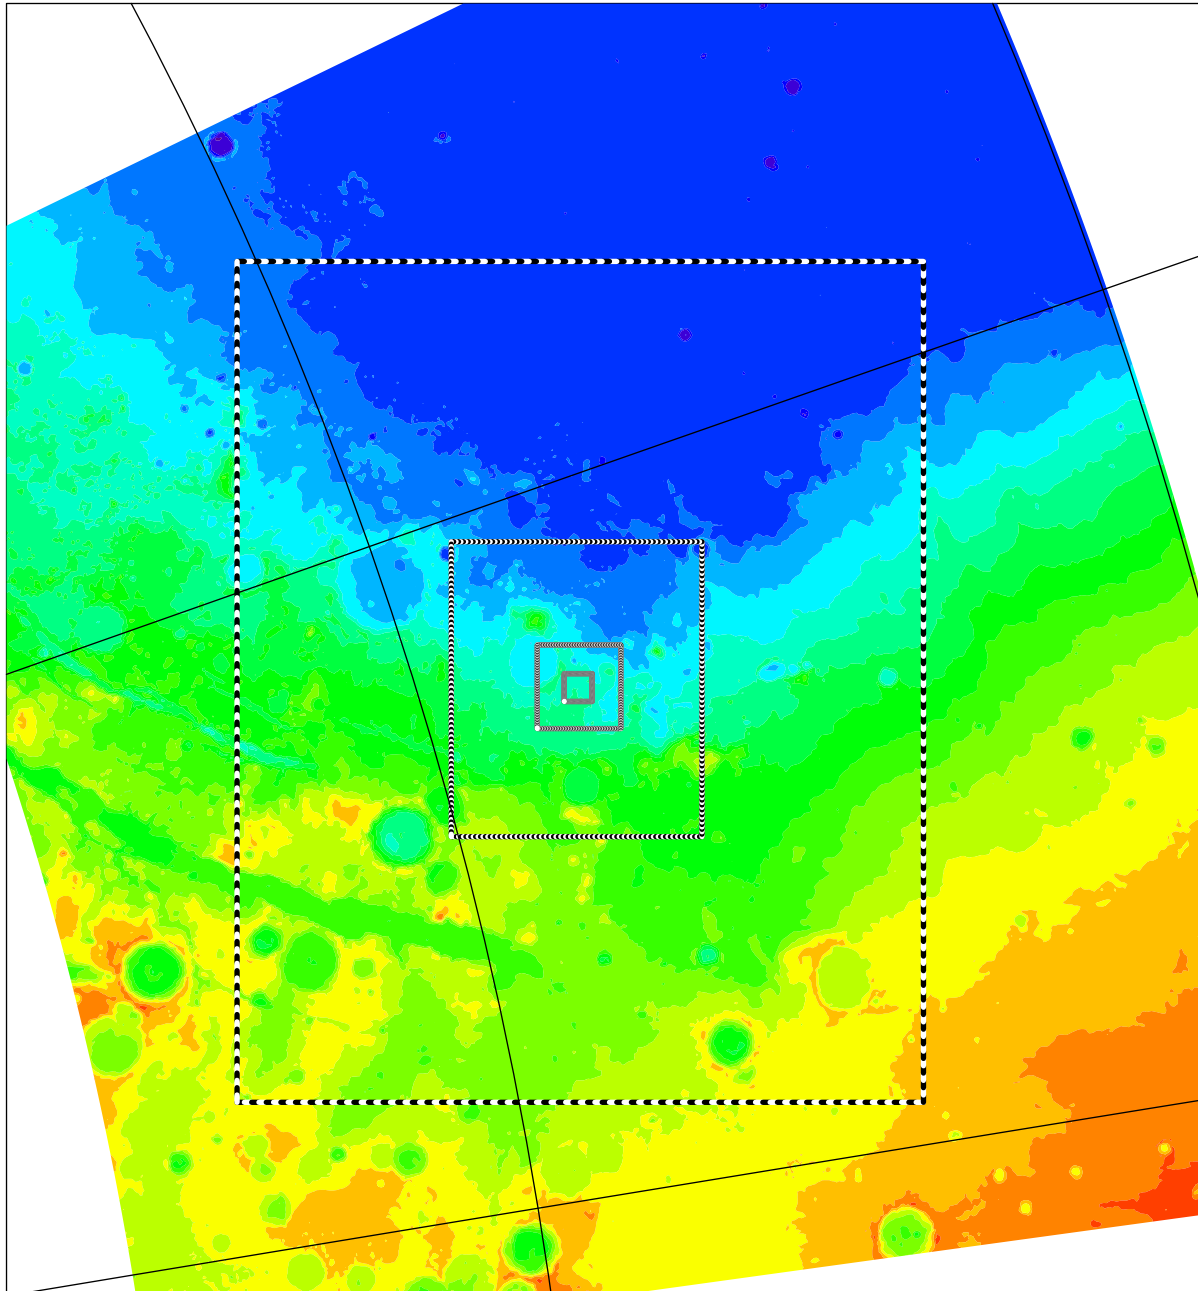

2020 SYRTIS V1.0 (grids 2 to 7)

topographic height above areoid

m

-8000

-6000

-4000

-2000

0

2000

4000

2020 SYRTIS V1.0 (grids 3 to 7)

topographic height above areoid

m

-4500

-3000

-1500

0

1500

3000

2020 SYRTIS V1.0 (grids 4 to 7)

topographic height above areoid m

-4800 -4000 -3200 -2400 -1600 -800 0 800 1600

2020 SYRTIS V1.0 (grids 5 to 7)

topographic height above areoid

m

-4000 -3200 -2400 -1600 -800 0 800 1600

2020 SYRTIS V1.0 (grids 6 to 7)

topographic height above areoid

m

-3200 -2800 -2400 -2000 -1600 -1200 -800 -400 0

2020 SYRTIS V1.0 (grids 7 to 7)

topographic height above areoid