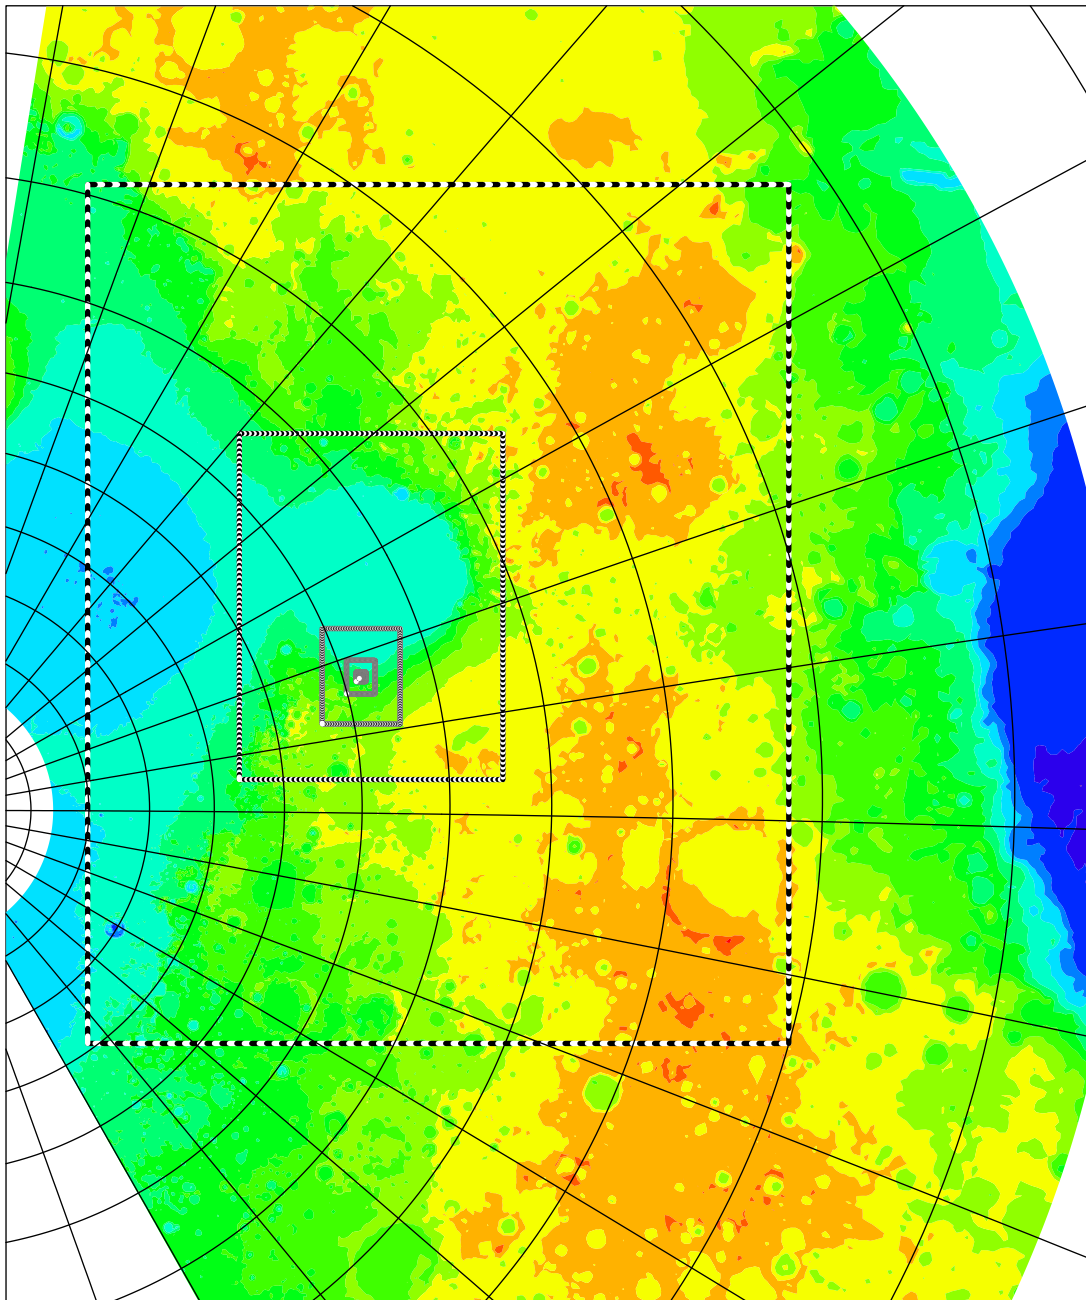

2020 SYRTIS V1.0 (grids 1 to 7)

topographic height above areoid m

-8000 -4000 0 4000 8000 12000 16000 20000

Gridspacing distance variation on grid #1

actual gridspacing distance

km

40 60 80 100 120 140 160 180 200 220

2020 SYRTIS V1.0 (grids 2 to 7)

topographic height above areoid

m

-8000

-6000

-4000

-2000

0

2000

4000

2020 SYRTIS V1.0 (grids 3 to 7)

topographic height above areoid

m

-4500

-3000

-1500

0

1500

3000

2020 SYRTIS V1.0 (grids 4 to 7)

topographic height above areoid m

-4800 -4000 -3200 -2400 -1600 -800 0 800 1600

2020 SYRTIS V1.0 (grids 5 to 7)

topographic height above areoid