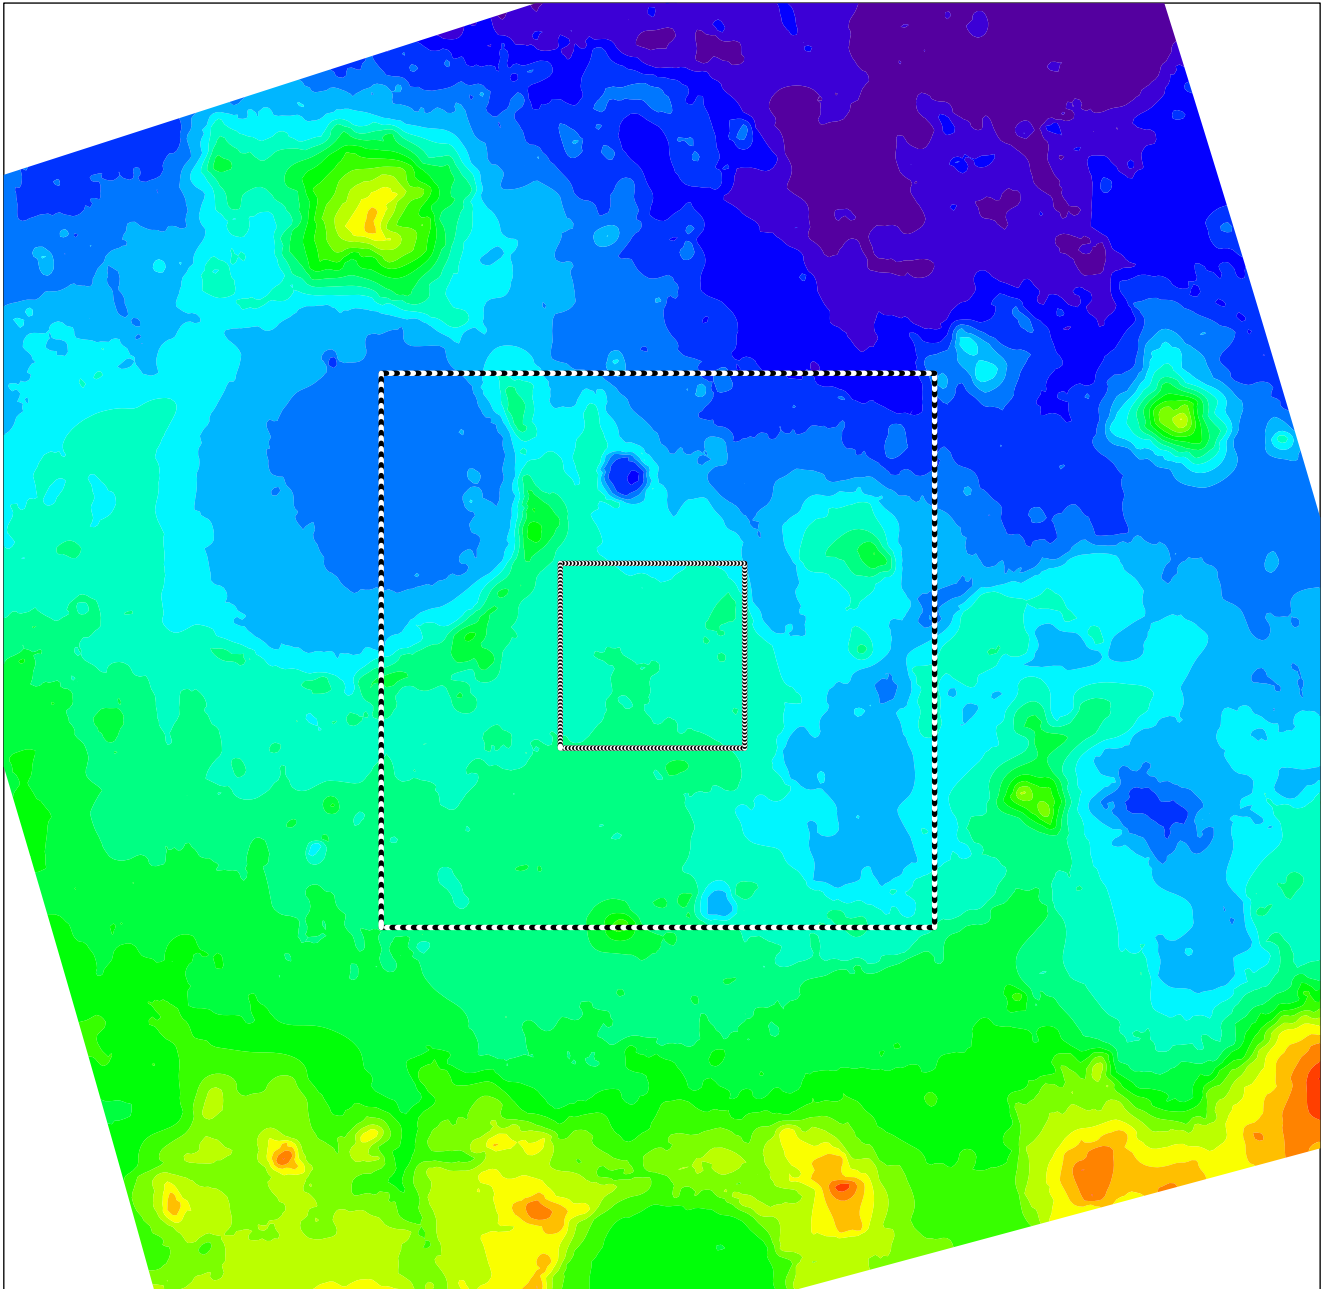

0

1500

3000

2020 SYRTIS V1.0 (grids 4 to 7)

topographic height above areoid m

-4800 -4000 -3200 -2400 -1600 -800 0 800 1600

2020 SYRTIS V1.0 (grids 5 to 7)

topographic height above areoid

m

-4000 -3200 -2400 -1600 -800 0 800 1600

2020 SYRTIS V1.0 (grids 6 to 7)

topographic height above areoid

m

-3200 -2800 -2400 -2000 -1600 -1200 -800 -400 0

2020 SYRTIS V1.0 (grids 7 to 7)

topographic height above areoid

m

-3000

-2600

-2200

-1800

-1400