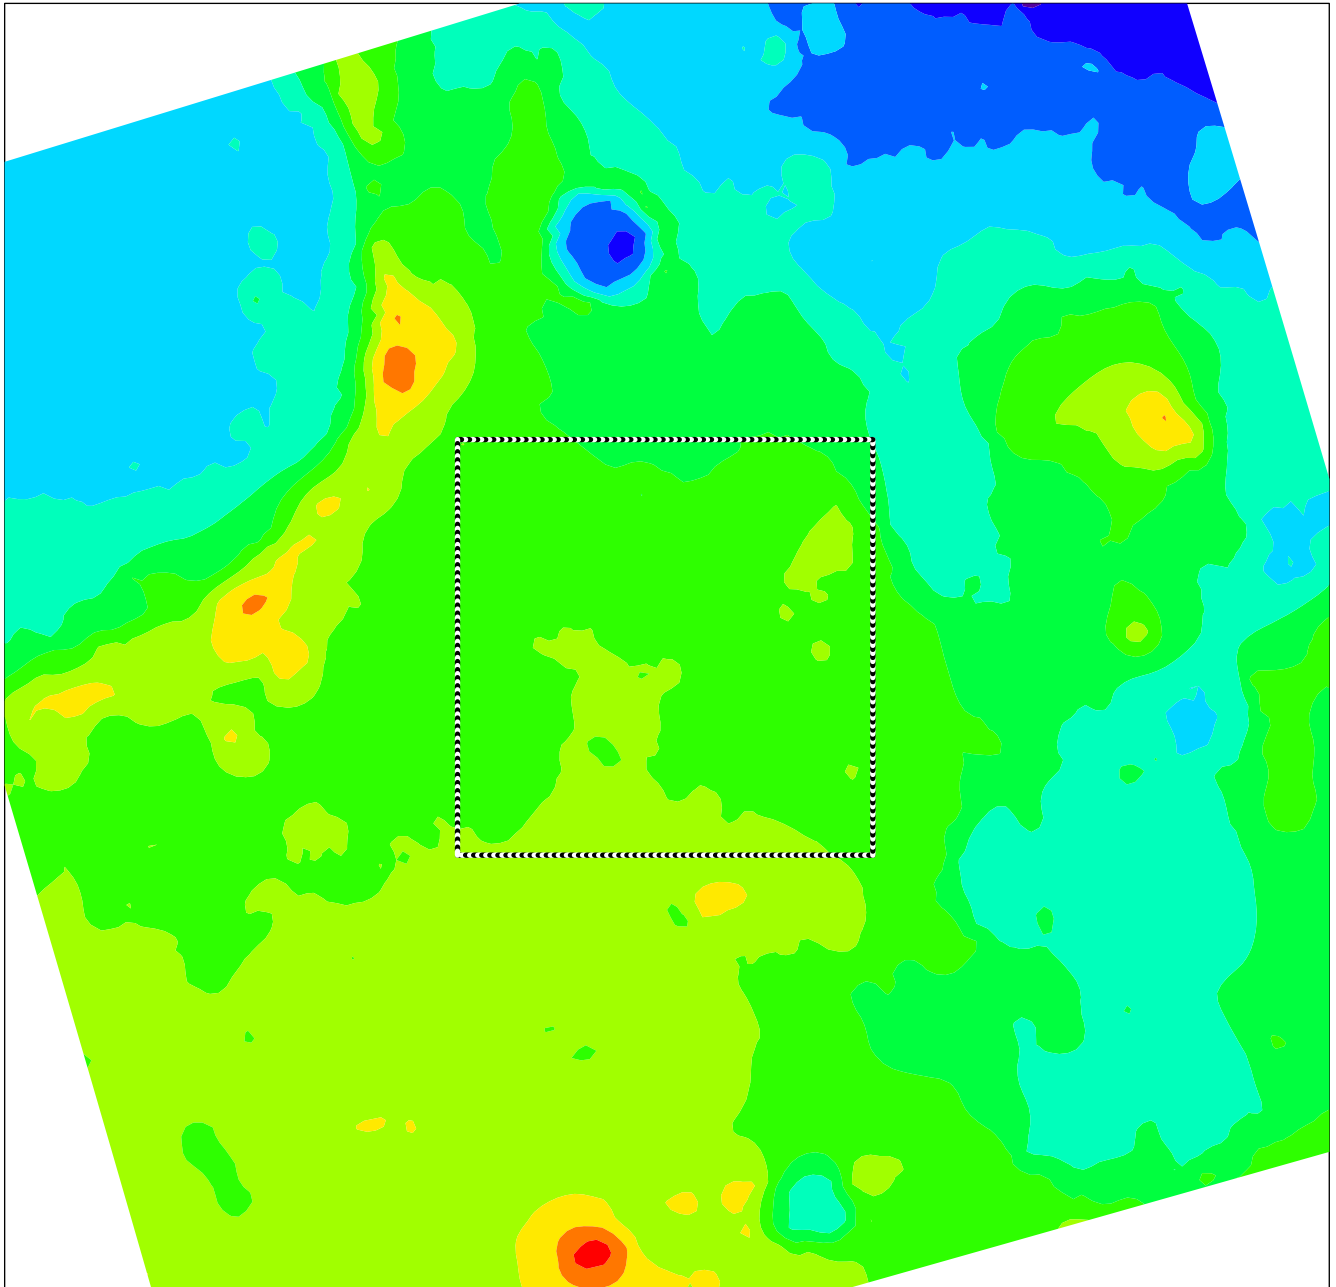

0

1500

3000

2020 SYRTIS V1.0 (grids 4 to 7)

topographic height above areoid m

-4800 -4000 -3200 -2400 -1600 -800 0 800 1600

2020 SYRTIS V1.0 (grids 5 to 7)

topographic height above areoid

m

-4000 -3200 -2400 -1600 -800 0 800 1600

2020 SYRTIS V1.0 (grids 6 to 7)

topographic height above areoid

m

-3200 -2800 -2400 -2000 -1600 -1200 -800 -400 0

2020 SYRTIS V1.0 (grids 7 to 7)

topographic height above areoid

m

-3000

-2600

-2200

-1800

-1400