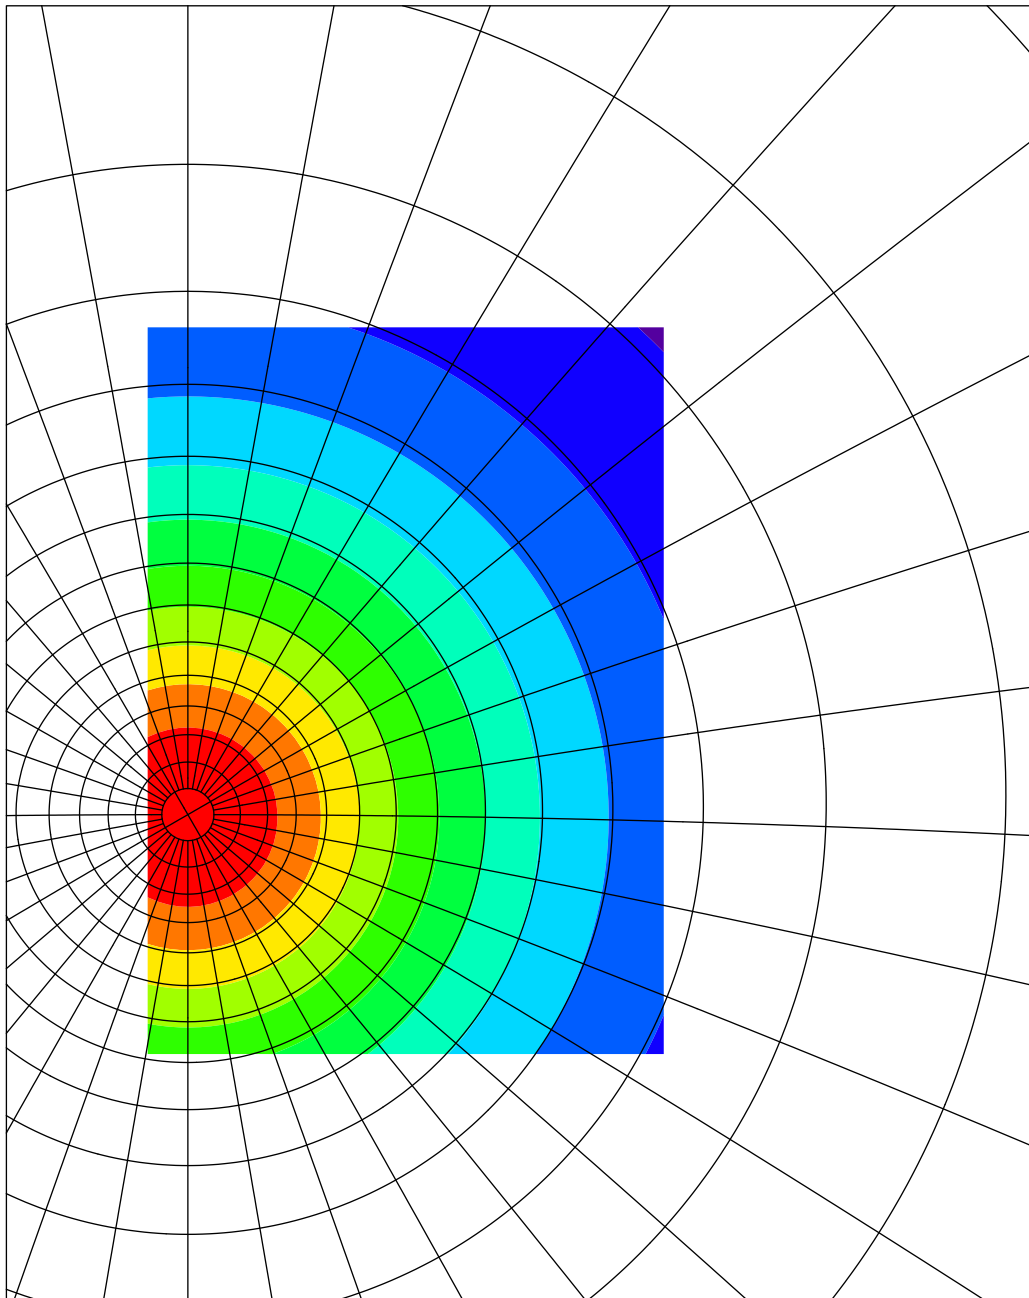

2020 SYRTIS V1.0 (grids 1 to 7)

topographic height above areoid m

-8000 -4000 0 4000 8000 12000 16000 20000

Gridspacing distance variation on grid #1

actual gridspacing distance

km

40 60 80 100 120 140 160 180 200 220

2020 SYRTIS V1.0 (grids 2 to 7)

topographic height above areoid

m

-8000

-6000

-4000

-2000

0

2000

4000

2020 SYRTIS V1.0 (grids 3 to 7)

topographic height above areoid

m

-4500

-3000

-1500