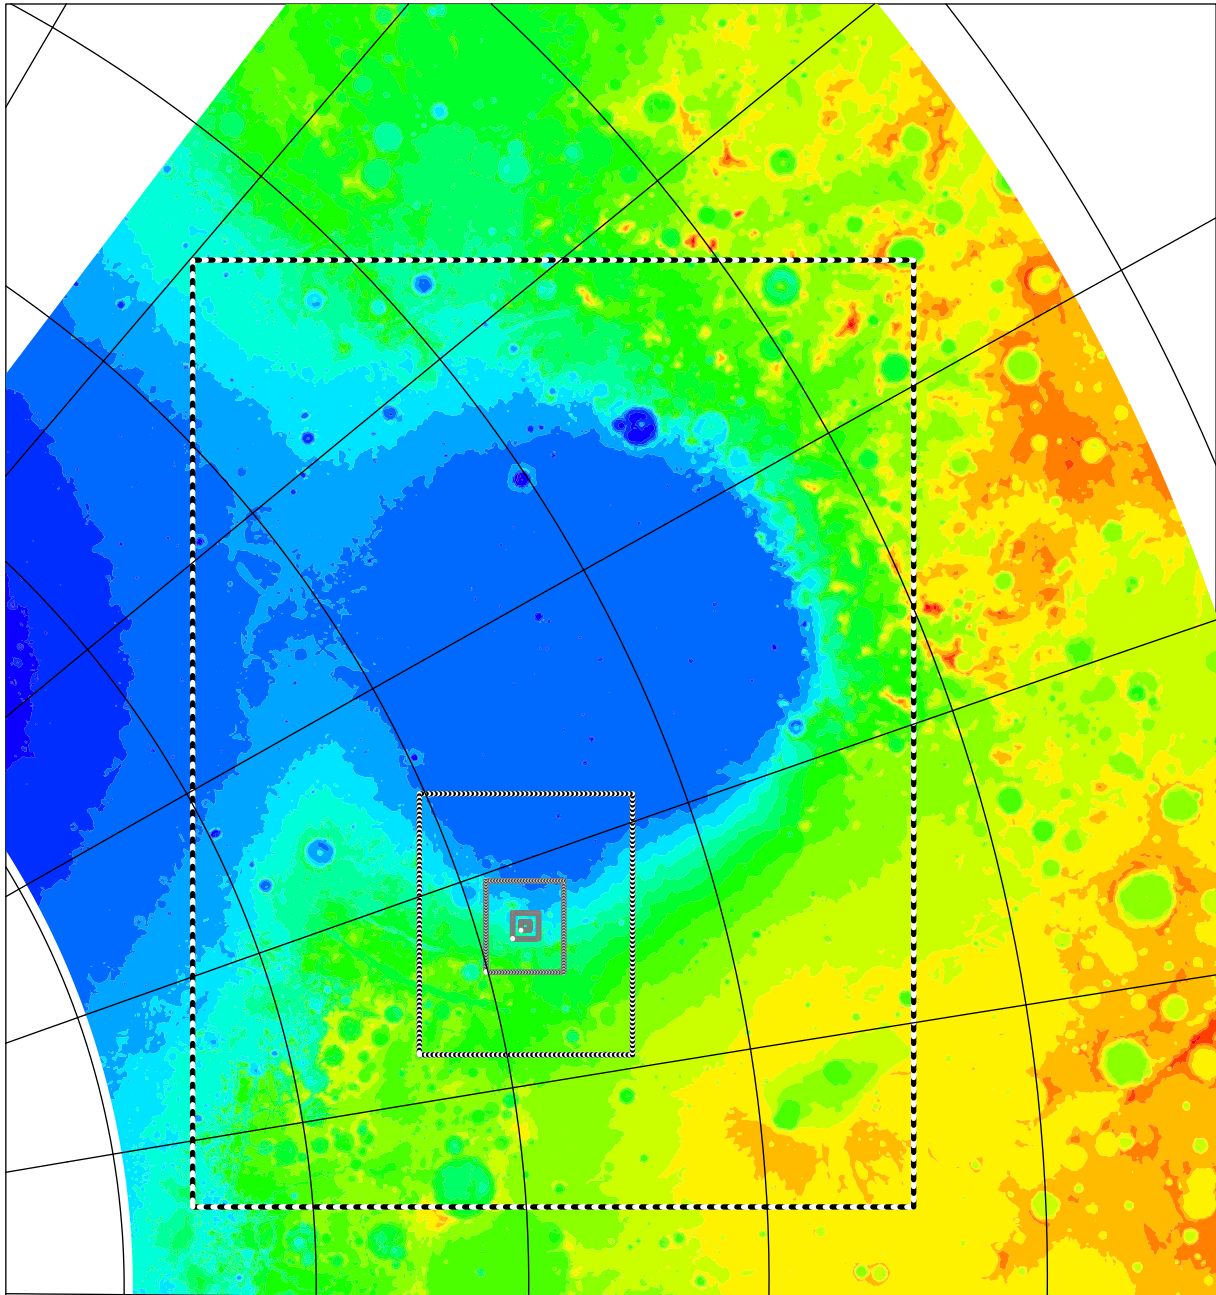

2020 SYRTIS V1.0 (grids 1 to 7)

topographic height above areoid m

-8000 -4000 0 4000 8000 12000 16000 20000

Gridspacing distance variation on grid #1

actual gridspacing distance

km

40 60 80 100 120 140 160 180 200 220

2020 SYRTIS V1.0 (grids 2 to 7)

topographic height above areoid

m

-8000

-6000

-4000

-2000

0

2000

4000

2020 SYRTIS V1.0 (grids 3 to 7)

topographic height above areoid

m

-4500

-3000

-1500

0

1500

3000

2020 SYRTIS V1.0 (grids 4 to 7)

topographic height above areoid m

-4800 -4000 -3200 -2400 -1600 -800 0 800 1600

2020 SYRTIS V1.0 (grids 5 to 7)

topographic height above areoid