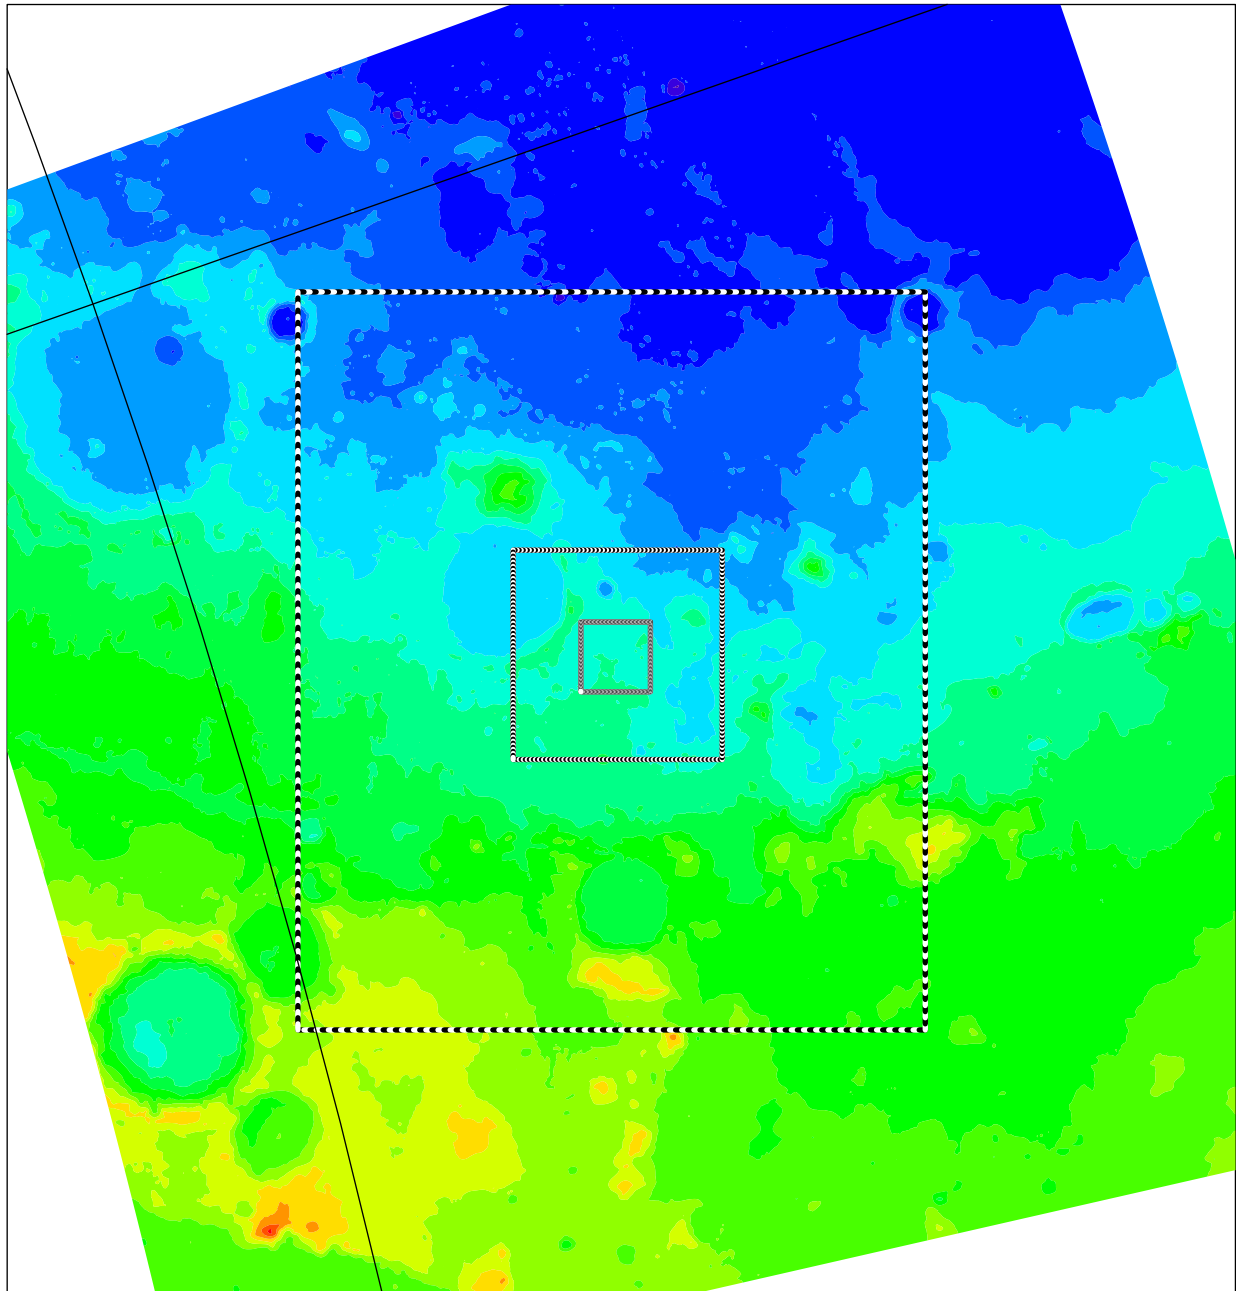

2000

4000

2020 SYRTIS V1.0 (grids 3 to 7)

topographic height above areoid

m

-4500

-3000

-1500

0

1500

3000

2020 SYRTIS V1.0 (grids 4 to 7)

topographic height above areoid m

-4800 -4000 -3200 -2400 -1600 -800 0 800 1600

2020 SYRTIS V1.0 (grids 5 to 7)

topographic height above areoid

m

-4000 -3200 -2400 -1600 -800 0 800 1600

2020 SYRTIS V1.0 (grids 6 to 7)

topographic height above areoid

m

-3200 -2800 -2400 -2000 -1600 -1200 -800 -400 0

2020 SYRTIS V1.0 (grids 7 to 7)

topographic height above areoid

m

-3000

-2600

-2200

-1800

-1400