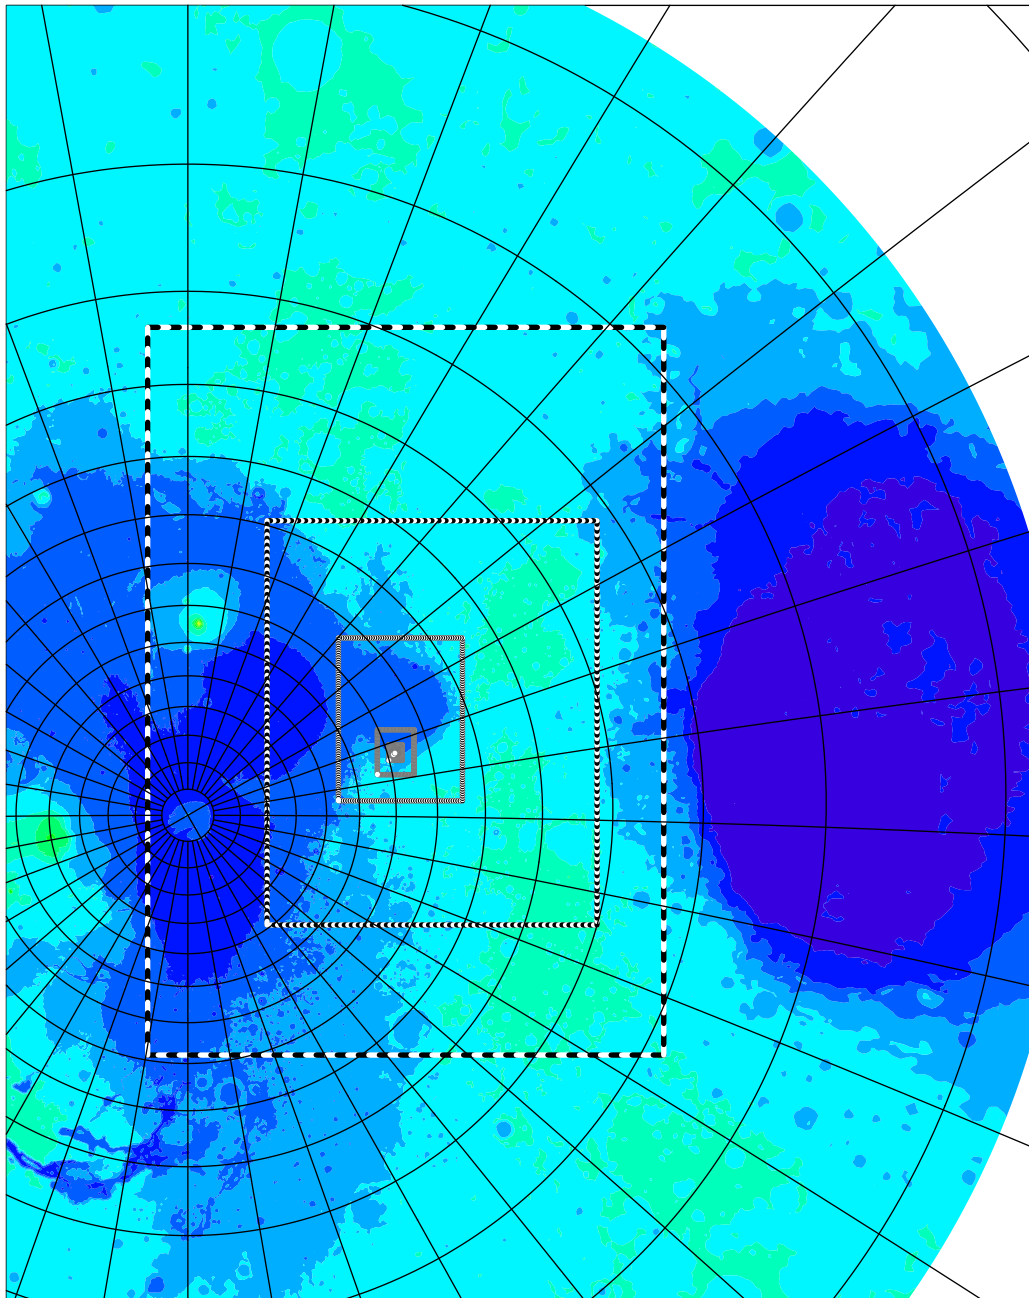

2020 SYRTIS V1.0 (grids 1 to 7)

topographic height above areoid m

-8000 -4000 0 4000 8000 12000 16000 20000

Gridspacing distance variation on grid #1

actual gridspacing distance

km

40 60 80 100 120 140 160 180 200 220

2020 SYRTIS V1.0 (grids 2 to 7)

topographic height above areoid

m

-8000

-6000

-4000

-2000

0

2000

4000

2020 SYRTIS V1.0 (grids 3 to 7)

topographic height above areoid

m

-4500

-3000

-1500

0

1500

3000

2020 SYRTIS V1.0 (grids 4 to 7)

topographic height above areoid m

-4800 -4000 -3200 -2400 -1600 -800 0 800 1600

2020 SYRTIS V1.0 (grids 5 to 7)

topographic height above areoid